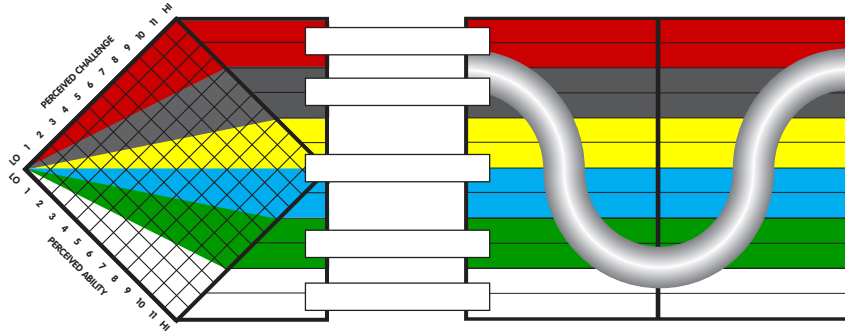

MasterStream Strategic Framework

STRATEGY:

Two vertical rectangular boxes with purple outlines, intended for users to input their strategy. The boxes are empty and positioned side-by-side.

Group ChangeGrid Profiling