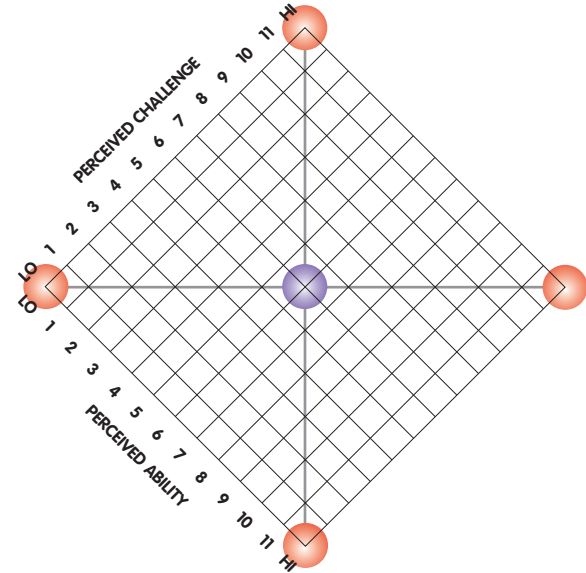

MasterStream Strategic Framework

Anatomy

TENSION MANAGEMENT:

Two vertical rectangular boxes with purple borders, intended for tension management notes.

Behavior