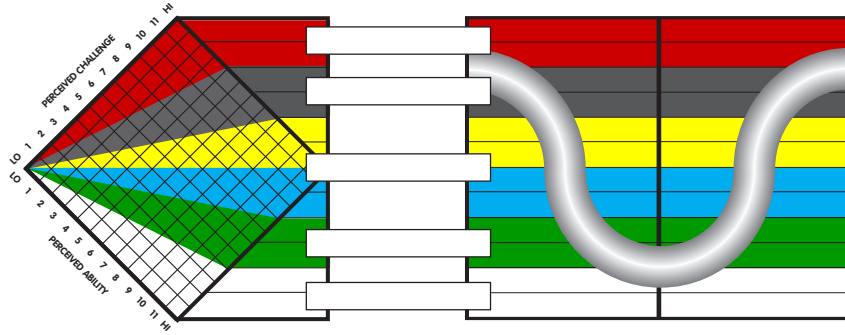

MasterStream Strategic Framework

Anatomy

TENSION MANAGEMENT:

Two vertical rectangular boxes with purple borders, intended for tension management notes.

Behavior