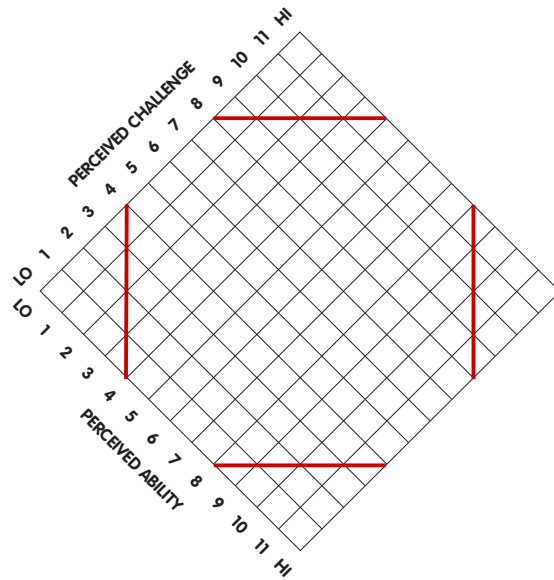

Attitudes

Danger Zones

Phase 1-5 — Layer 5: Tension Management

Three vertical rectangular boxes with purple borders, arranged horizontally. They are currently empty, intended for notes or observations during the 'Tension Management' phase.