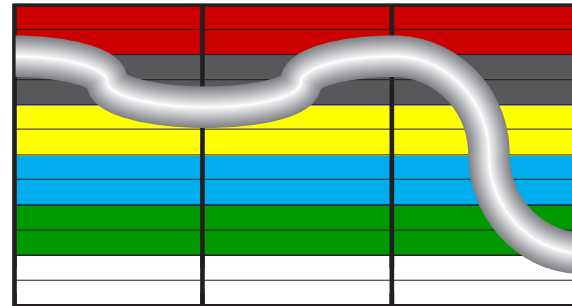

Attitudes

Danger Zones

Phase 1-5 — Layer 5: Tension Management

Three vertical rectangular boxes with purple borders, arranged horizontally. They are currently empty, intended for notes or observations during the 'Tension Management' phase.