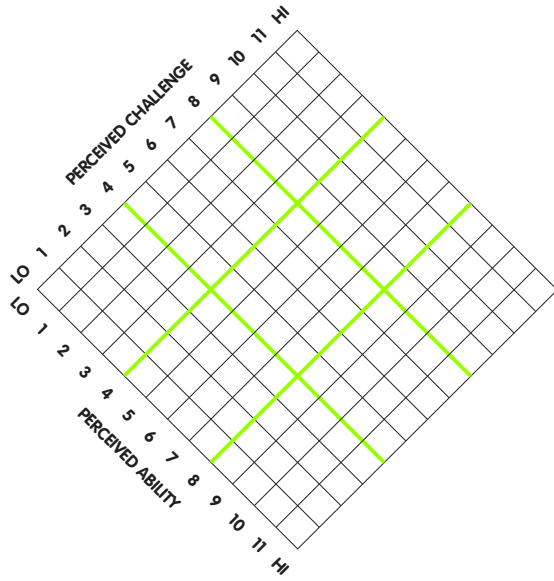

Attitudes

Danger Zones

Phase 1-5 — Layer 5: Tension Management

Three vertical rectangular boxes with purple borders, arranged horizontally. They are currently empty, intended for notes or observations during the 'Tension Management' phase.