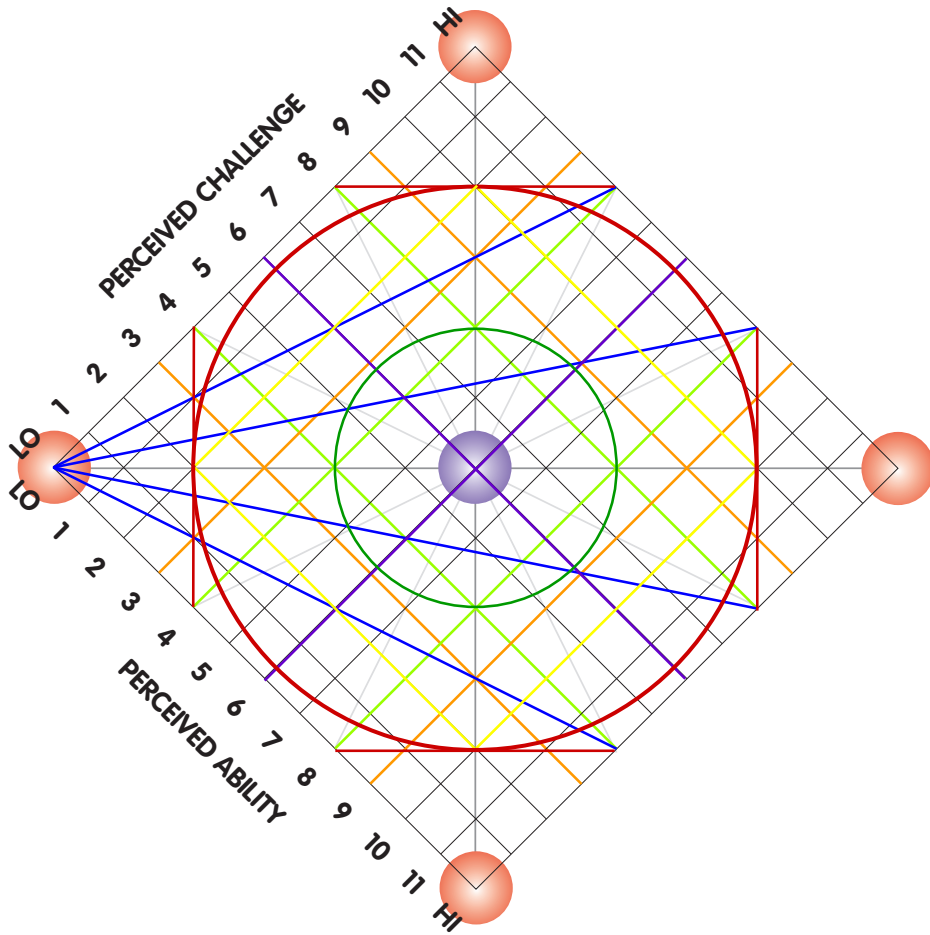

The ChangeGrid

Phase 1-5 — Layer 7: Path Of Self-Discovery

Three vertical rectangular boxes with purple borders, intended for notes or reflections.