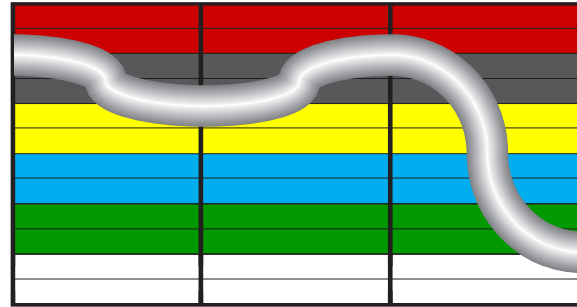

The ChangeGrid

Phase 1-5 — Layer 7: Path Of Self-Discovery

Three vertical rectangular boxes with purple borders, intended for notes or reflections.